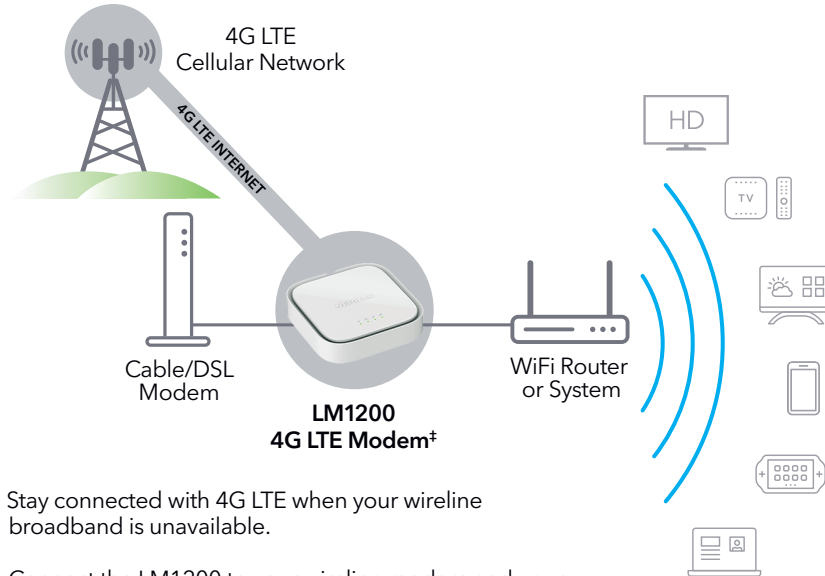

Certified with
AT&T, T-Mobile and
Verizon Wireless.

Not Compatible with Sprint.

Overview

For homes with a slow Internet option (DSL) or no fixed-line broadband service, such as cable or fiber, NETGEAR® LM1200 4G LTE Modem provides reliable Internet connection via LTE network. Blast past your limitations and maximize your Internet speeds up to 150Mbps to experience fast download speeds for ultimate streaming and gaming.

Fast 4G LTE Internet Access

- Fast and reliable LTE connection—Maximize your Internet speeds with the LTE cellular network. Available with speeds up to 150Mbps for homes with slow Internet option (DSL) or no fixed-line broadband service
- Instant LTE Internet—Plug in an active Nano SIM card from your service provider and instantly access the LTE network as the primary connection for your home or business
- Gigabit Ethernet ports—Two (2) Gigabit Ethernet ports (1 WAN+ 1 LAN) available for directly connecting to any device, such as a laptop, a gaming console, or a smart TV
- Works with any WiFi router or system—Connect with any wireless router or WiFi system for a boost in range and speed for all devices in your entire home or office
- Always-on Internet with 4G LTE option—Reliable backup Internet source, allowing you to stay connected without any disruption when your wireline broadband is unavailable

Access 4G LTE instantly. Connect the LTE modem directly to any device or any WiFi router.

Stay connected with 4G LTE when your wireline broadband is unavailable.

Connect the LM1200 to your wireline modem and your WiFi router for reliable WAN failover.