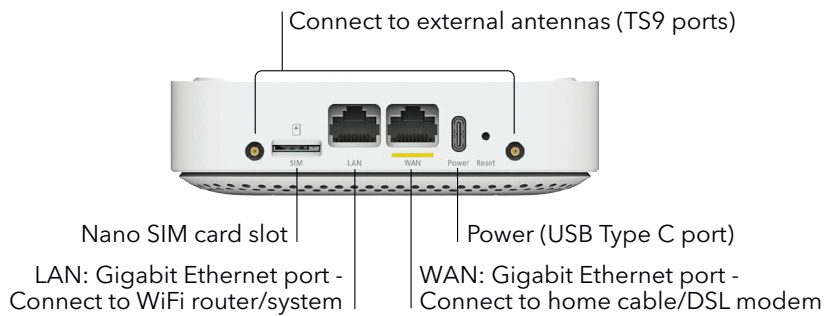

Fast 4G LTE Internet Access

- Fast and reliable LTE connection—Maximize your Internet speeds with the LTE cellular network. Available with speeds up to 150Mbps for homes with slow Internet option (DSL) or no fixed-line broadband service
- Instant LTE Internet—Plug in an active Nano SIM card from your service provider and instantly access the LTE network as the primary connection for your home or business
- Gigabit Ethernet ports—Two (2) Gigabit Ethernet ports (1 WAN+ 1 LAN) available for directly connecting to any device, such as a laptop, a gaming console, or a smart TV
- Works with any WiFi router or system—Connect with any wireless router or WiFi system for a boost in range and speed for all devices in your entire home or office
- Always-on Internet with 4G LTE option—Reliable backup Internet source, allowing you to stay connected without any disruption when your wireline broadband is unavailable

Access 4G LTE instantly. Connect the LTE modem directly to any device or any WiFi router.

Stay connected with 4G LTE when your wireline broadband is unavailable.

Connect the LM1200 to your wireline modem and your WiFi router for reliable WAN failover.

*Compatible with activated Nano SIM cards from major 4G LTE service providers.

Connection Diagram

Package Contents

- LM1200 4G LTE Modem
- USB power adapter
- USB Type-C cable
- Ethernet cable
- Quick start guide

Power Adapter

- DC 5V, 2A
- USB Type-C cable

External Ports

- One (1) USB Type-C for power
- Two (2) Gigabit Ethernet ports
- One (1) Nano SIM slot
- Two (2) TS9 RF ports

System Requirements

- Compatible 3G/4G LTE mobile service (4FF Nano SIM)
- Microsoft® Windows® 10, 8, 8.1, 7, Vista, XP, Mac OS® (10.6.8. and newer) and other operating systems running a TCP/IP network (for accessing web management user interface)
- Compatible browsers such as Microsoft® Internet Explorer® 5.0, Firefox® 2.0, Safari® 1.4, or Google Chrome™ 11.0 browsers or higher (for accessing web management user interface)