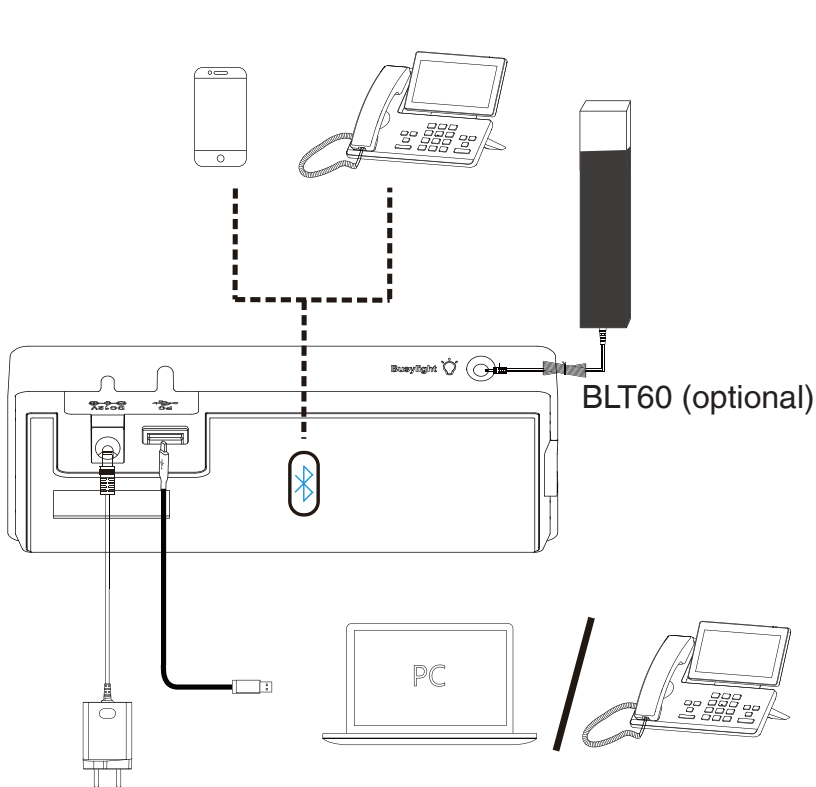

Audio (Headset)

- Microphone type: dual microphone (unidirectional electret microphone & omnidirectional silicon microphone)

- Microphone sensitivity: -44.0+/-3 dBV
- Microphone frequency range: 100 Hz-10 kHz
- Speaker size: ϕ 28
- Speaker sensitivity: 92.5+/-3 dB, 0.179 V
- Speaker impedance: 32+/-4.8 Ω
- Speaker max output power: 10 mW
- Speaker frequency range: 20 Hz-10 kHz
- Speaker bandwidth - talk mode: wideband
- Speaker bandwidth - music mode: super wide-band (Pending)

Audio (Base)

- Microphone type: ECM Omnidirectional microphone
- Microphone sensitivity: -38.0+/-2 dBV
- Microphone frequency range: 70 Hz-20 kHz
- Speaker size: 40mm*20.8mm
- Speaker sensitivity: 97+/-3 dB
- Speaker impedance: 4 Ω +/-15%
- Speaker max output power: 4 W
- Speaker frequency range: 160 Hz-20 kHz

Easy Call Management

- Answer/End/Reject a call
- Volume up/down
- Microphone mute
- Move the microphone boom arm up to mute, or down to unmute

Package Features

- Package contents:
  - WHB660 Base
  - WHM621 Headset or WHD622 Headset
  - Power Adapter
  - 2* 1m USB 3.0 Cable
  - Quick Start Guide
- Optional accessories:
  - Busylight BLT60
  - Wireless Charger
  - Bluetooth Dongle BT50
- WH66 Mono: Base: 398g, Headset: 80g
- WH66 Dual: Base: 398g, Headset: 127g
- N.W/CTN:
  - WH66 Mono: 10.46 kg; WH66 Dual: 10.96 kg
- Giftbox size: 255mm*204mm*135mm
- Carton Meas: 698mm*421mm*265mm

Compliance

Connection